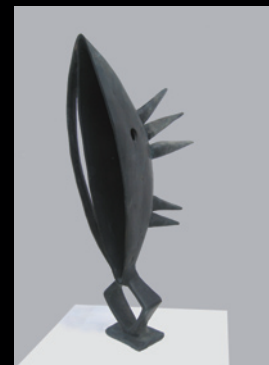

SUMMER EXHIBITION

Thursday 20th July until Saturday 2nd September 2006

Red River 6 Eva Ryn Johannissen
Oil on canvas, 60 x 60cm

VIEW

Private View featuring new work by Eva Ryn Johannissen, Sarah Barrow, Marielle Schram, Sarah Graham and Anthony Heywood

VIEW

Barrowdale Walks Bronze, 48cm

Echo-Echo Bronze, 30cm

Stickle Tarn Bronze, 45cm

Anthony Heywood